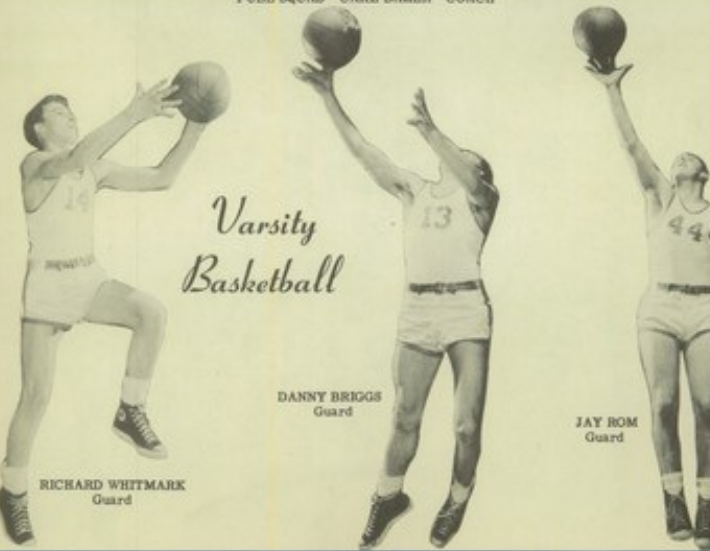

48

49

FULL SQUAD--CARL BAKER--COACH

JIM HARPER
Guard

JIM ALTMAN
Forward

JIM LONG
Forward

GROUP SHOT

Varsity Basketball