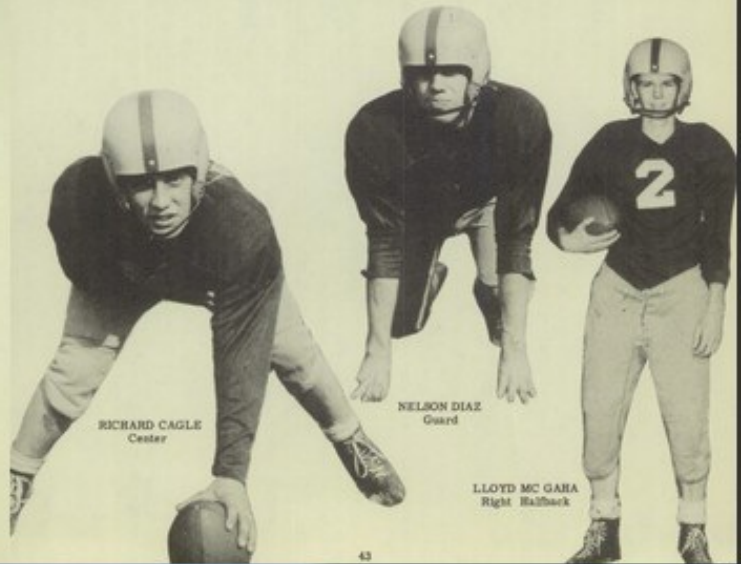

Gridiron Heroes

The Full Squad

Action in the Roseville Game

1951 Schedule

			OPPONENTS	MADISON	
September	22		Shrine	27	0
September	28		Fitzgerald	13	7
October	5		Utica	40	0
October	12		Clawson	20	0
October	19		Troy	20	0
October	26		Lex Crosswell	26	13
November	2		Avondale	0	6
November	9		Roseville	37	6